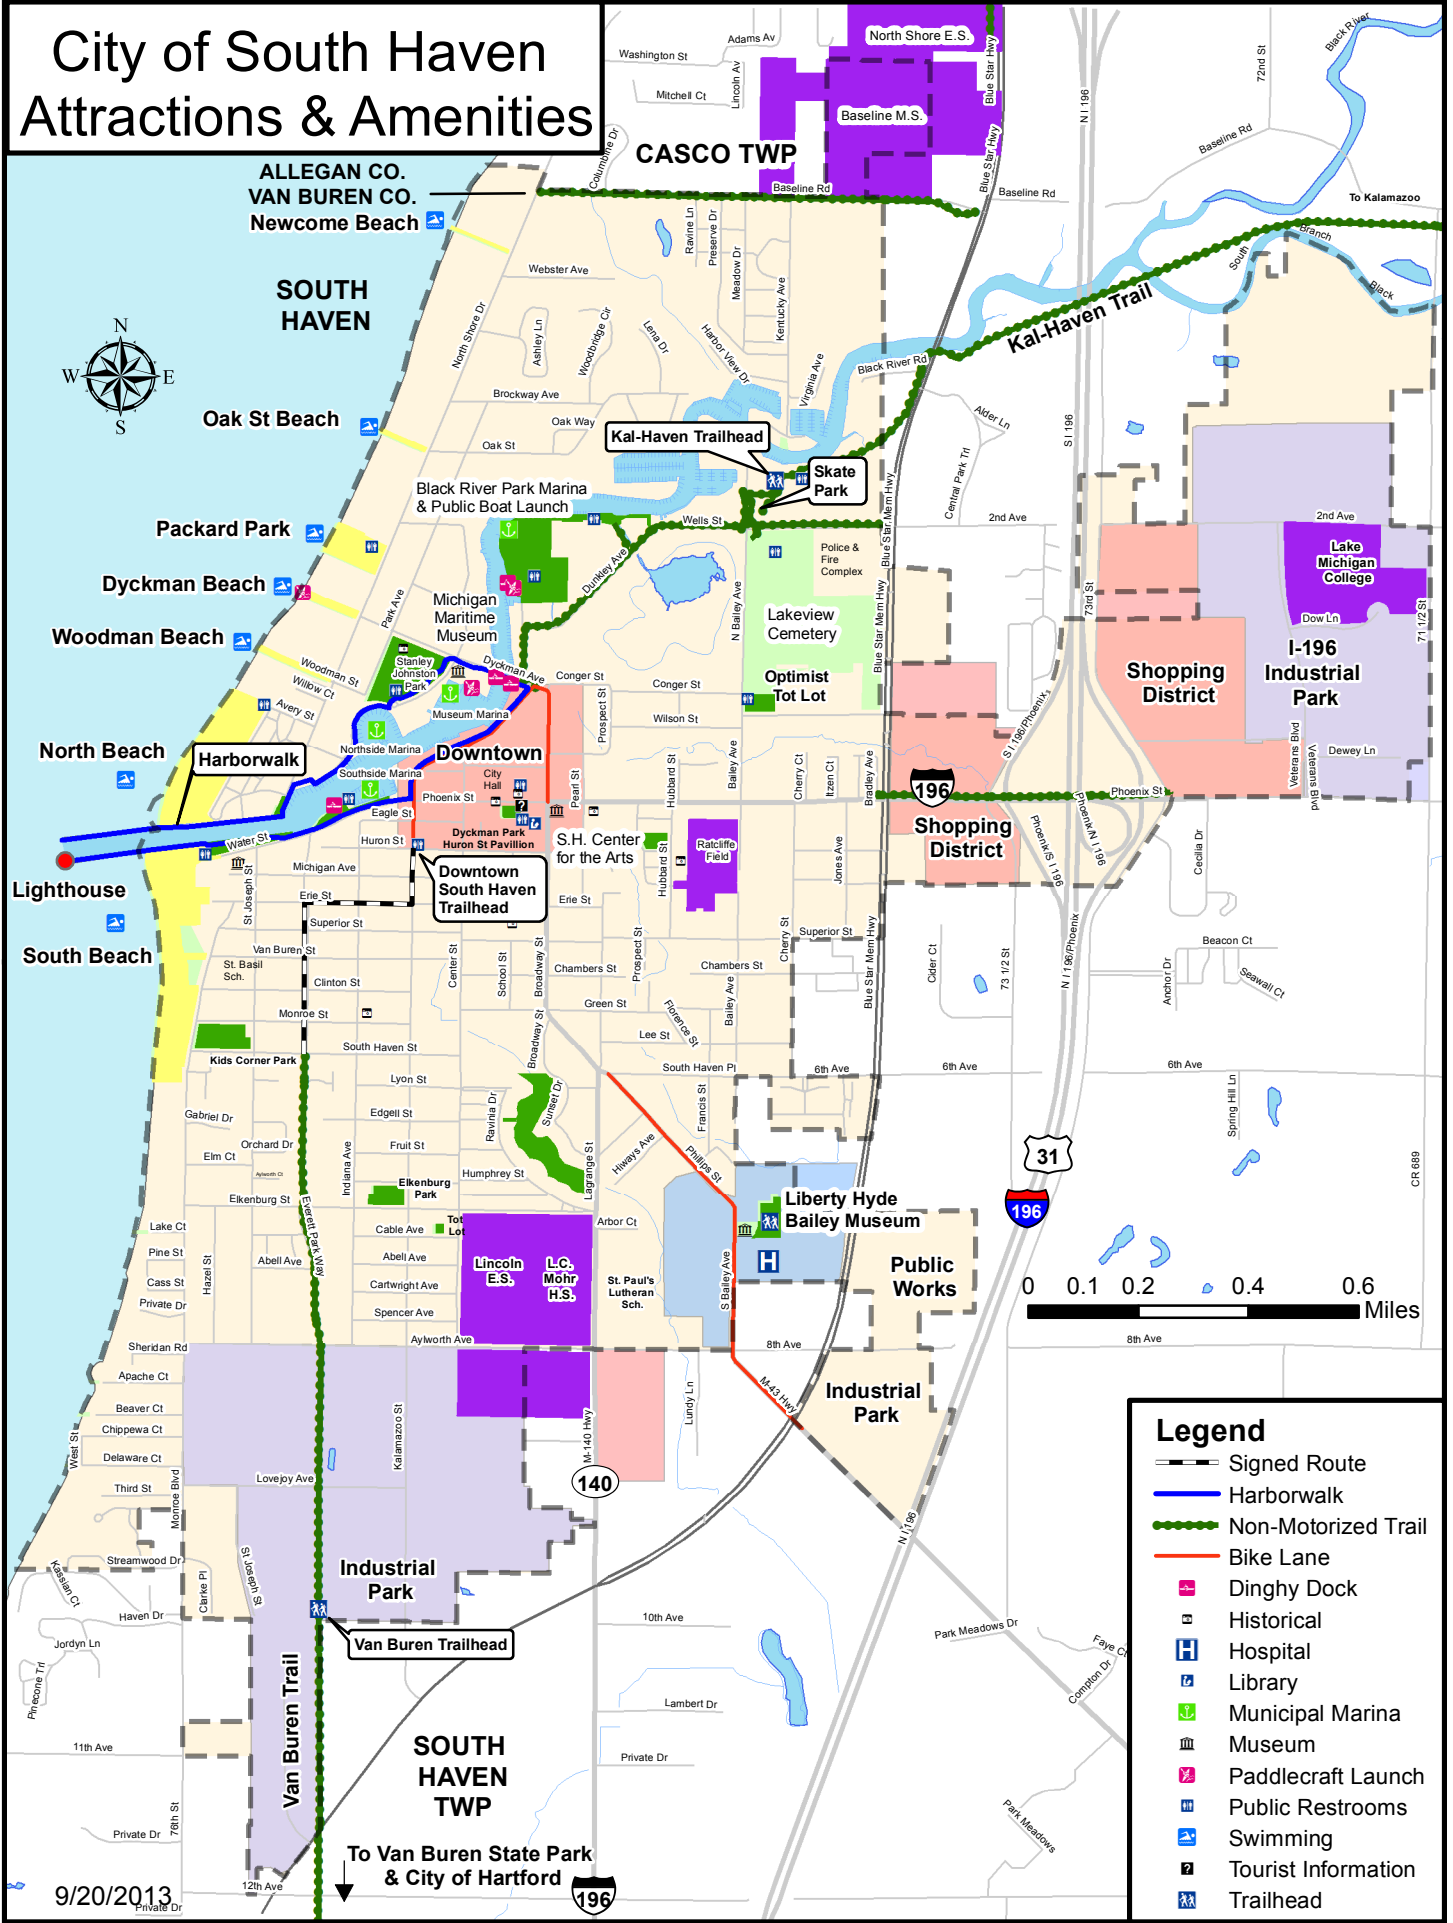

City of South Haven Attractions & Amenities

ALLEGAN CO.
VAN BUREN CO.
Newcome Beach

CASCO TWP

SOUTH HAVEN

Kal-Haven Trailhead

Skate Park

Oak St Beach

Packard Park

Dyckman Beach

Woodman Beach

North Beach

Lighthouse

South Beach

Harborwalk

Downtown

Downtown South Haven Trailhead

Shopping District

I-196 Industrial Park

Shopping District

Liberty Hyde Bailey Museum

Public Works

Industrial Park

Industrial Park

Van Buren Trailhead

SOUTH HAVEN TWP

To Van Buren State Park & City of Hartford

Legend

- Singed Route
- Harborwalk
- Non-Motorized Trail
- Bike Lane
- Dinghy Dock
- Historical
- Hospital
- Library
- Municipal Marina
- Museum
- Paddlecraft Launch
- Public Restrooms
- Swimming
- Tourist Information
- Trailhead