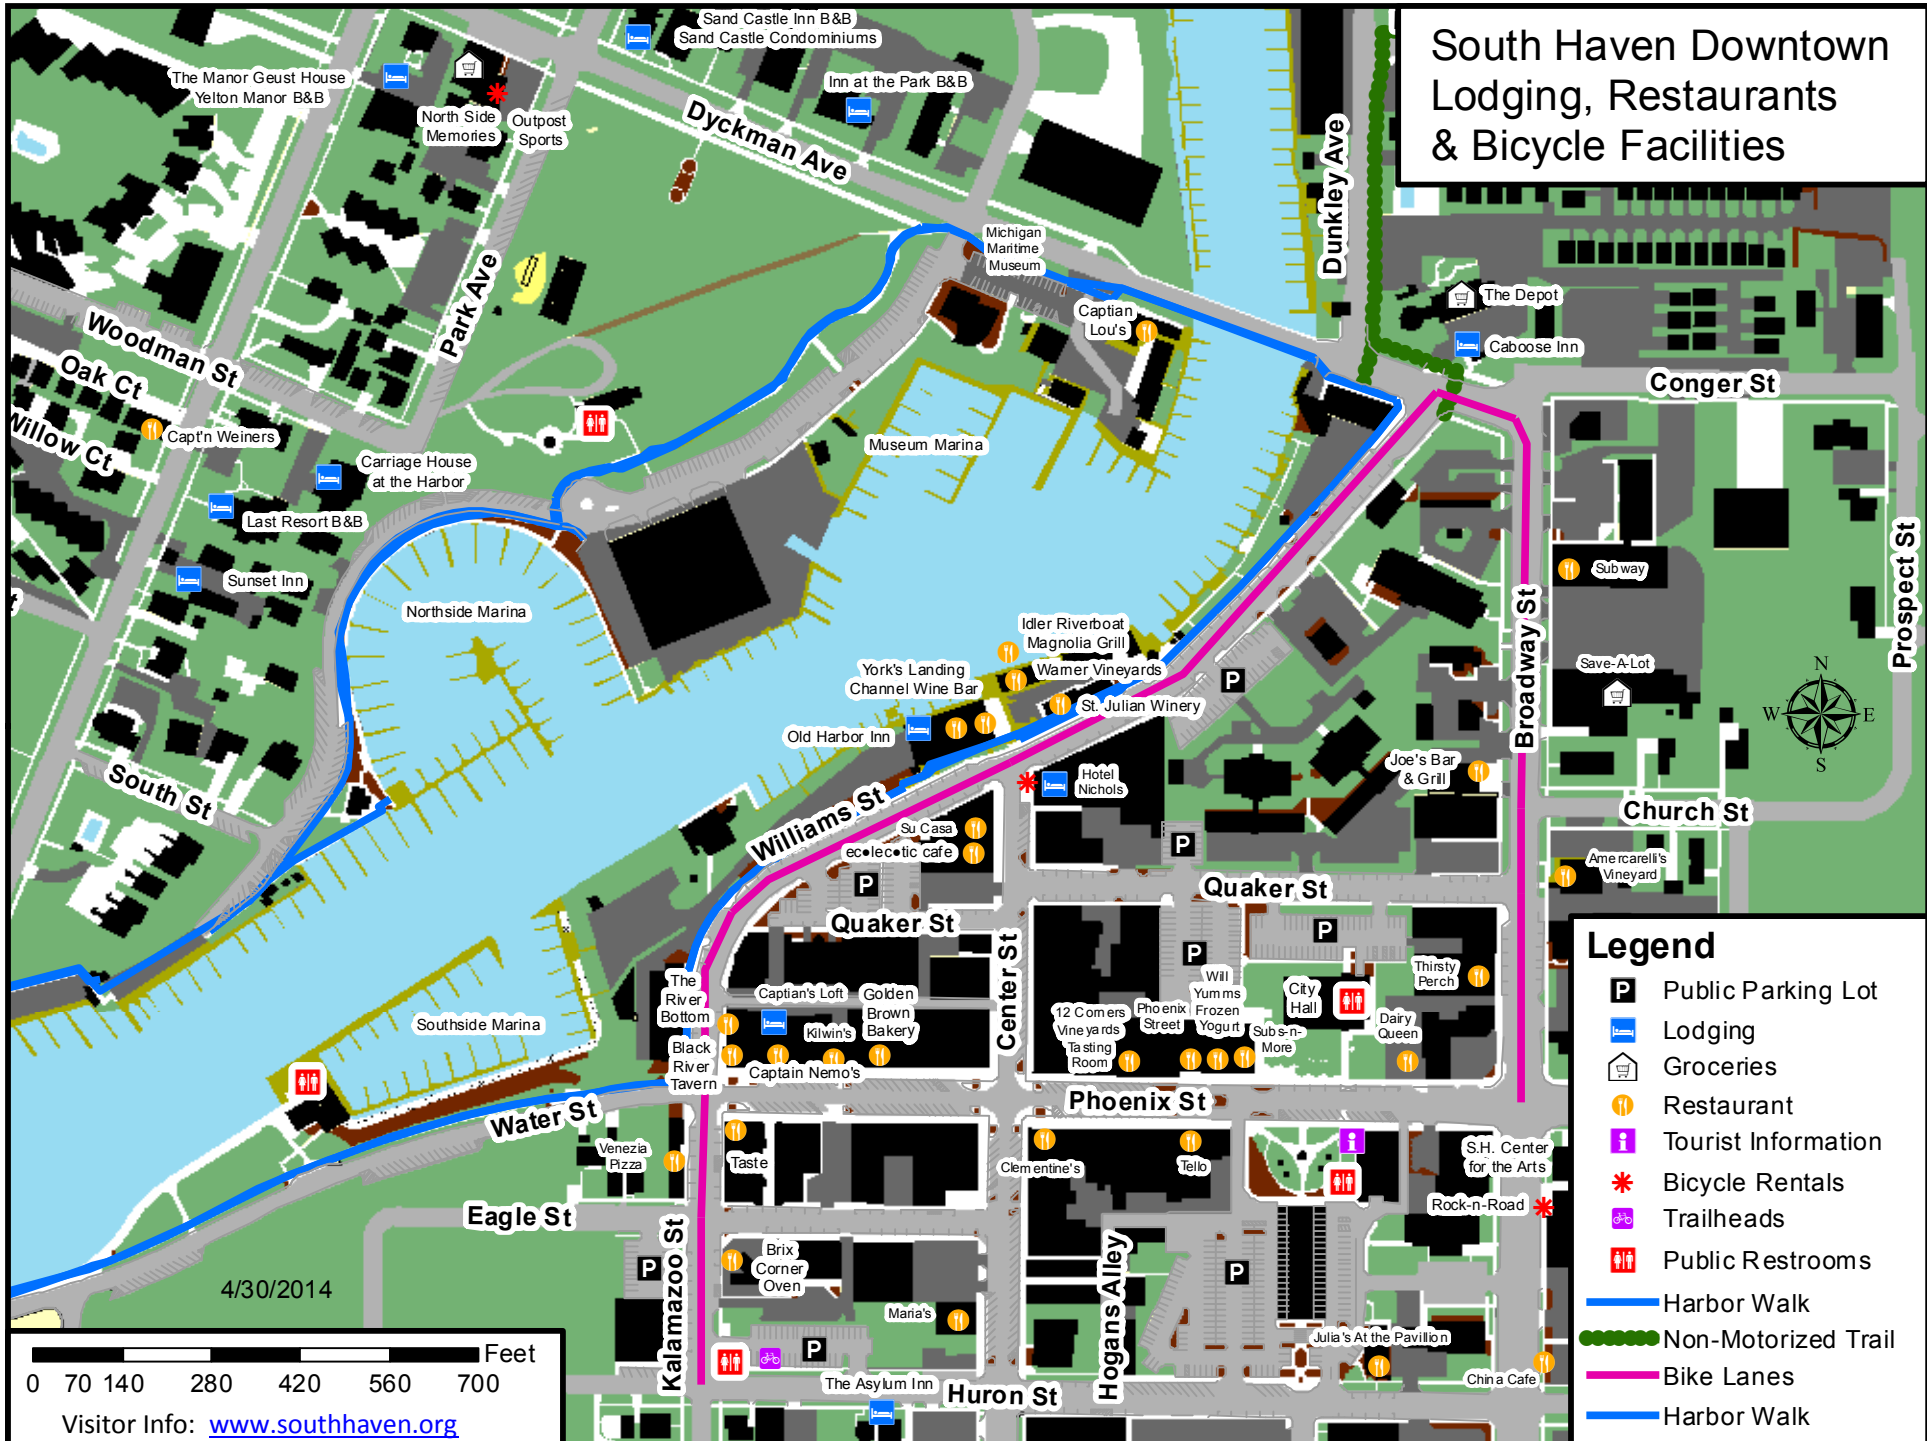

South Haven Downtown Lodging, Restaurants & Bicycle Facilities

- ### Legend
- Public Parking Lot
 - Lodging
 - Groceries
 - Restaurant
 - Tourist Information
 - Bicycle Rentals
 - Trailheads
 - Public Restrooms
 - Harbor Walk
 - Non-Motorized Trail
 - Bike Lanes
 - Harbor Walk