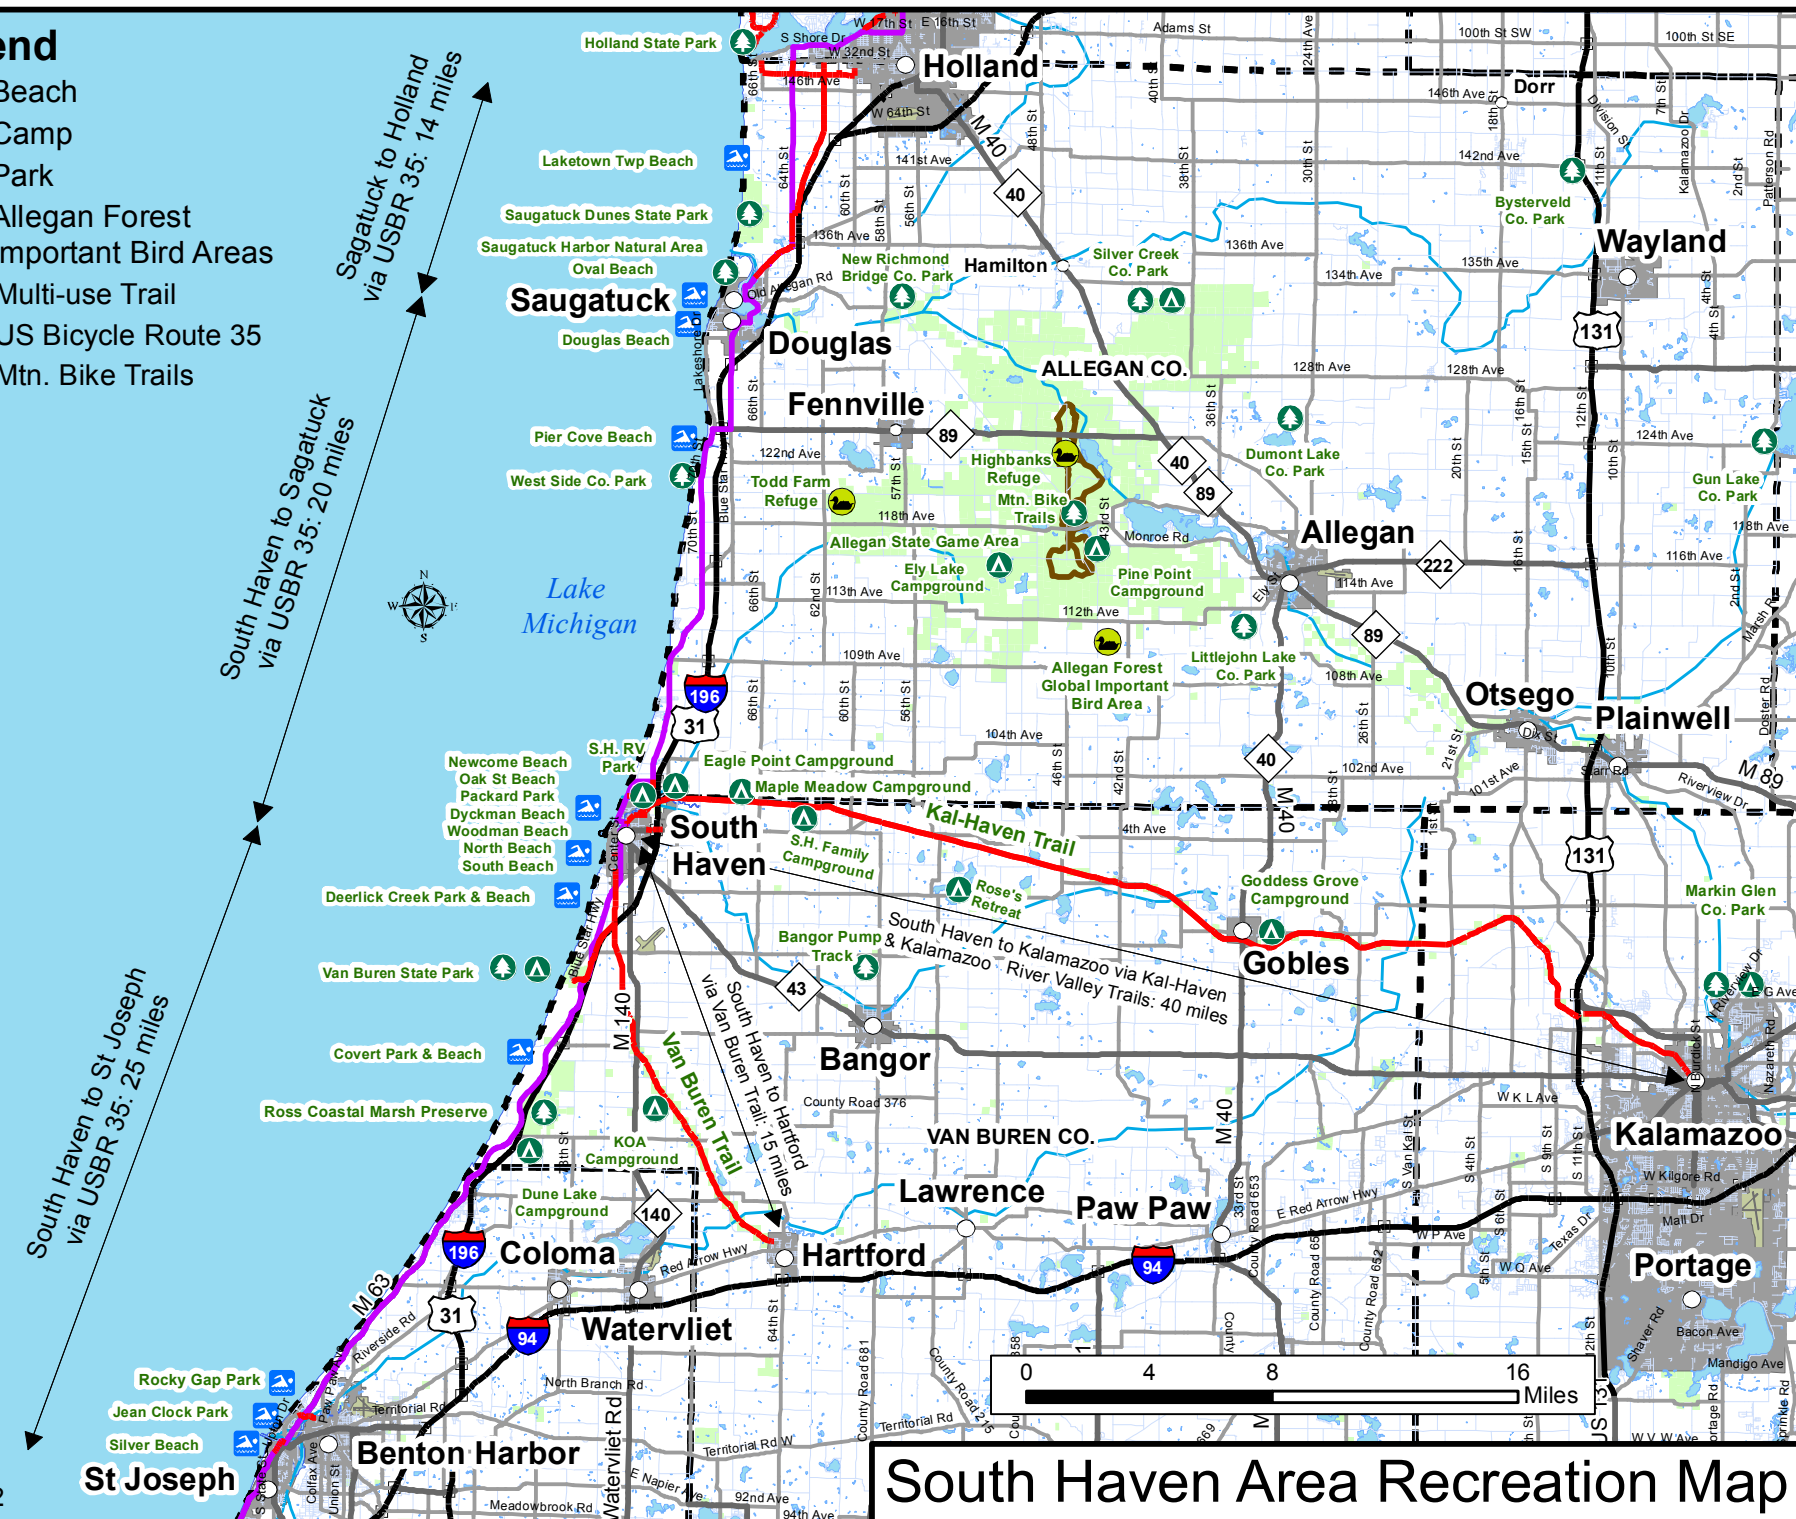

Legend

-  Beach
-  Camp
-  Park
-  Allegan Forest
-  Important Bird Areas
-  Multi-use Trail
-  US Bicycle Route 35
-  Mtn. Bike Trails

Sagautuck to Holland via USBR 35: 14 miles

South Haven to Sagautuck via USBR 35: 20 miles

South Haven to St Joseph via USBR 35: 25 miles

South Haven Area Recreation Map